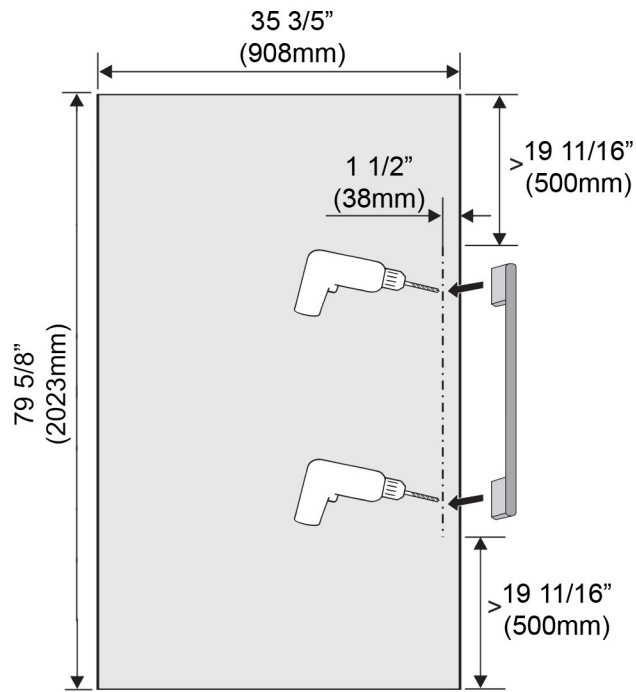

FOR RIGHT HAND HANDLE
MOUNTING

K 191x Vi &/or F 181x Vi