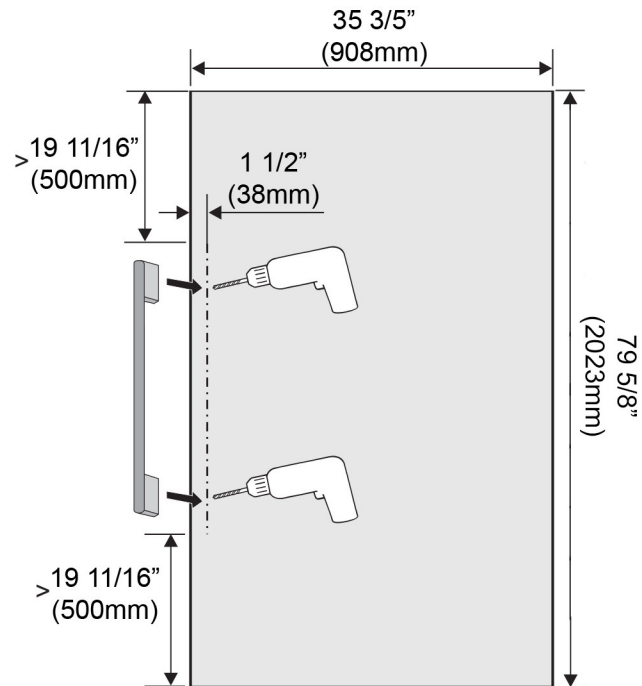

# MasterCool Panel

KFP 3603 ed/cs

**SPECIFICATIONS**

KFP 3603 — Item 36996065EU1

Accessory for K 19xx Vi and F 19xx Vi

**Panel Dimensions**

|        |                   |
|--------|-------------------|
| Width  | 35 3/4" (908 mm)  |
| Height | 79 5/8" (2023 mm) |
| Depth  | 13/16" (21 mm)    |

**Shipping**

|                 |                    |
|-----------------|--------------------|
| Shipping Weight | 69.4 lbs (31.5 kg) |
| Width           | 39 3/4" (1010 mm)  |
| Height          | 83 1/16" (2110 mm) |
| Depth           | 3 1/8" (80 mm)     |

**Support**

|               |  |
|---------------|--|
| Call Miele    | 800.843.7231   |
| Miele Website | <a href="http://www.mieleusa.com">www.mieleusa.com</a> |

FOR RIGHT HAND HANDLE  
MOUNTING

K 191x Vi &/or F 181x Vi

## FOR LEFT HAND HANDLE MOUNTING

**K 190x Vi &/or F 190x Vi**